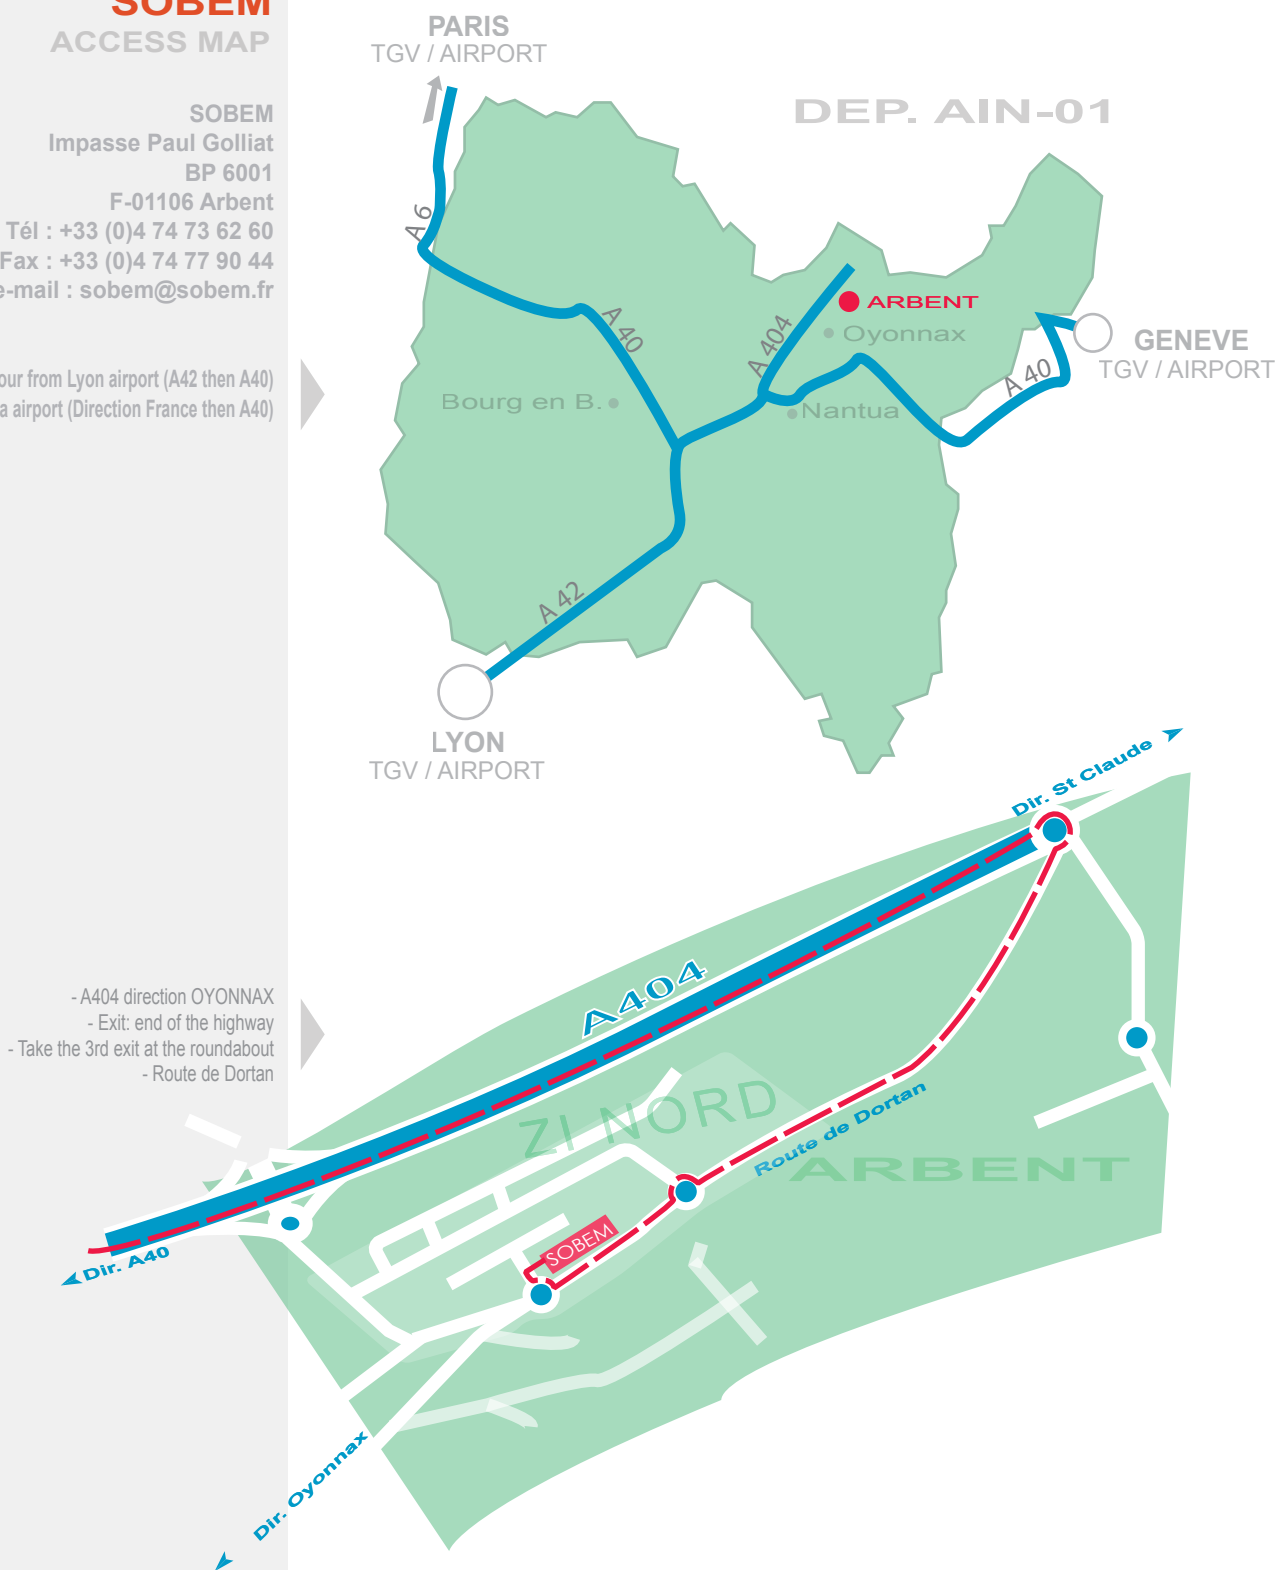

SOBEM

ACCESS MAP

SOBEM
Impasse Paul Golliat
BP 6001
F-01106 Arbent
Tél : +33 (0)4 74 73 62 60
Fax : +33 (0)4 74 77 90 44
e-mail : sobem@sobem.fr

1 hour from Lyon airport (A42 then A40)
1 hour from Geneva airport (Direction France then A40)

- A404 direction OYONNAX
- Exit: end of the highway
- Take the 3rd exit at the roundabout
- Route de Dortan

NEARBY HOTELS

CENTRAL PARC HOTEL
Hôtel** restaurant
3 rue Bichat
01100 Oyonnax
Tél : 04.74.73.90.15
Fax : 04.74.77.23.19
www.central-parc.hotel.com