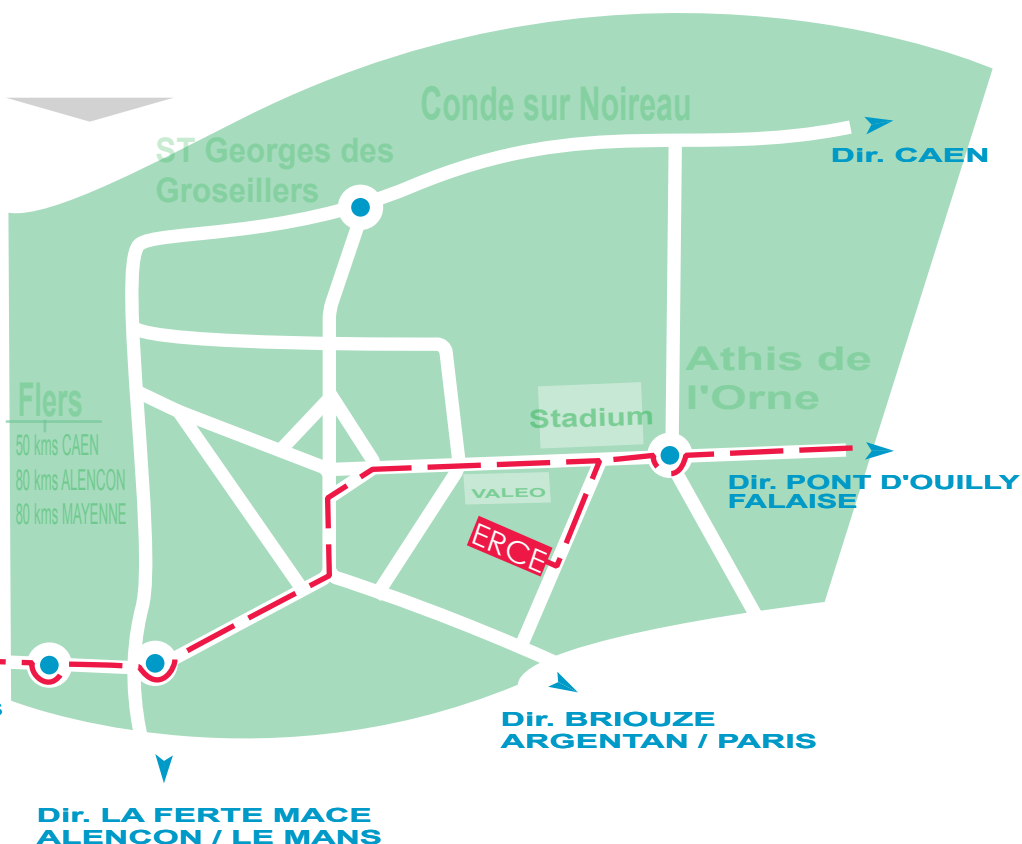

3 hrs from PARIS' airports

- Take direction ROUEN
- Join the A13 direction CAEN
- Take the ALENCON - LE MANS exit
- Upon entering CAEN, take the southern ring road
- FALAISE exit
- Drive around FALAISE towards PONT D'OUILLY
- At PONT D'OUILLY, take direction ATHIS DE L'ORNE
- Cross the town of PONT D'OUILLY and take the left-hand road to MESNIL HUBERT
- MESNIL HUBERT sur ORNE
- ST HONORINE LA CHARDONNE
- ATHIS

Dir. BRIOUZE
ARGENTAN / PARIS