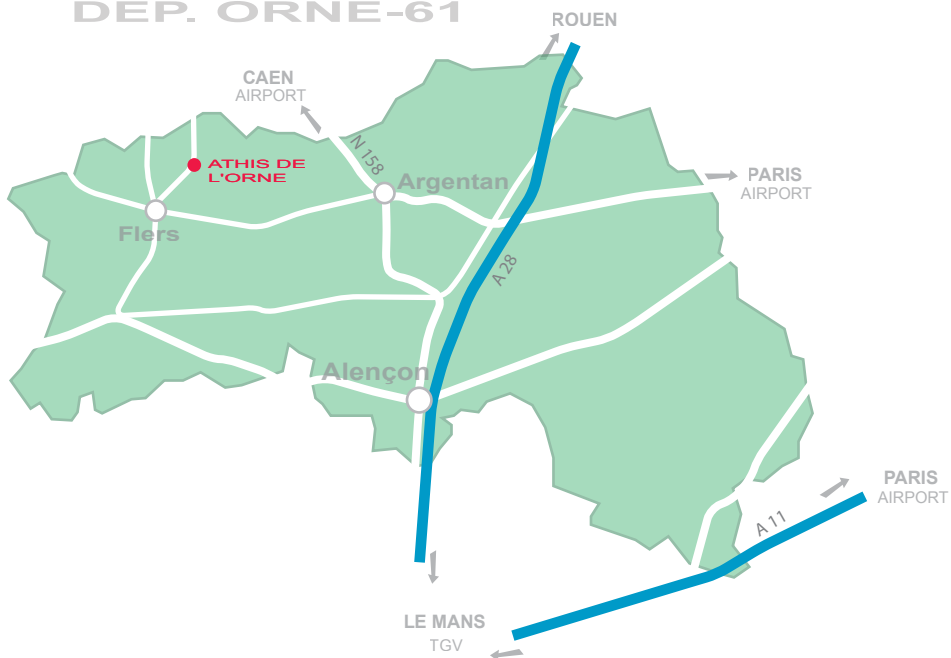

ERCE OUEST

ACCESS MAP

ERCE OUEST
ZI La Colomblée / 61430 Athis de l'Orne
Tél : +33 (0)2 33 62 26 30
Fax : +33 (0)2 33 64 99 98
e-mail : contact@erce-plasturgie.com

DEP. ORNE-61

1 hour from CAEN airport

- Take the southern ring road
- FALAISE exit
- Drive around FALAISE towards PONT D'OUILLY
- At PONT D'OUILLY, take direction ATHIS DE L'ORNE
- Cross the town of PONT D'OUILLY and take the road on the left hand side to MESNIL HUBERT
- MESNIL HUBERT sur ORNE
- ST HONORINE LA CHARDONNE
- ATHIS

2.5 hours from LE MANS TGV station

- ALENCON
- LA FERTE MACE
- FLERS
- ATHIS

3 hrs from PARIS' airports

- Take direction ROUEN
- Join the A13 direction CAEN
- Take the ALENCON - LE MANS exit
- Upon entering CAEN, take the southern ring road
- FALAISE exit
- Drive around FALAISE towards PONT D'OUILLY
- At PONT D'OUILLY, take direction ATHIS DE L'ORNE
- Cross the town of PONT D'OUILLY and take the left-hand road to MESNIL HUBERT
- MESNIL HUBERT sur ORNE
- ST HONORINE LA CHARDONNE
- ATHIS