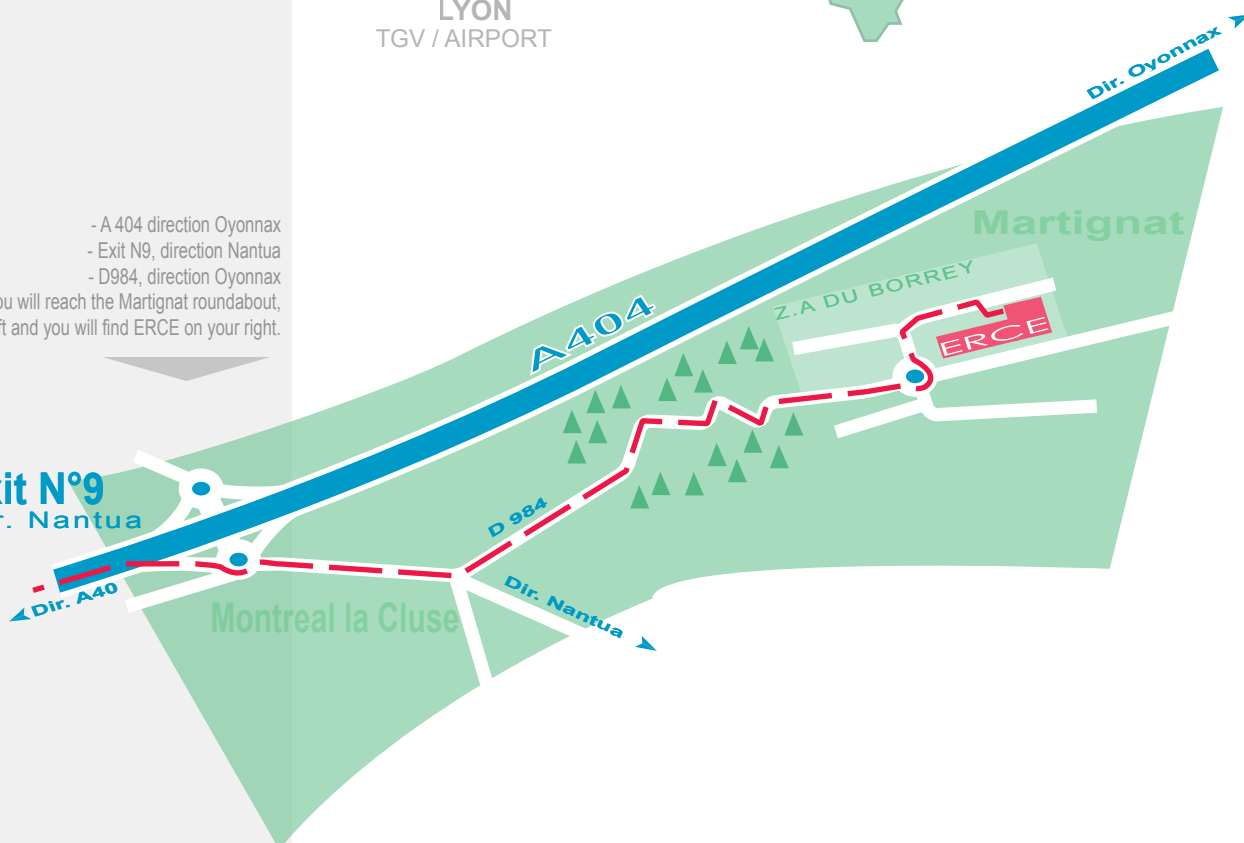

- A 404 direction Oyonnax
  - Exit N9, direction Nantua
  - D984, direction Oyonnax
- After 5 km, you will reach the Martignat roundabout, turn left and you will find ERCE on your right.

Exit N°9  
Dir. Nantua