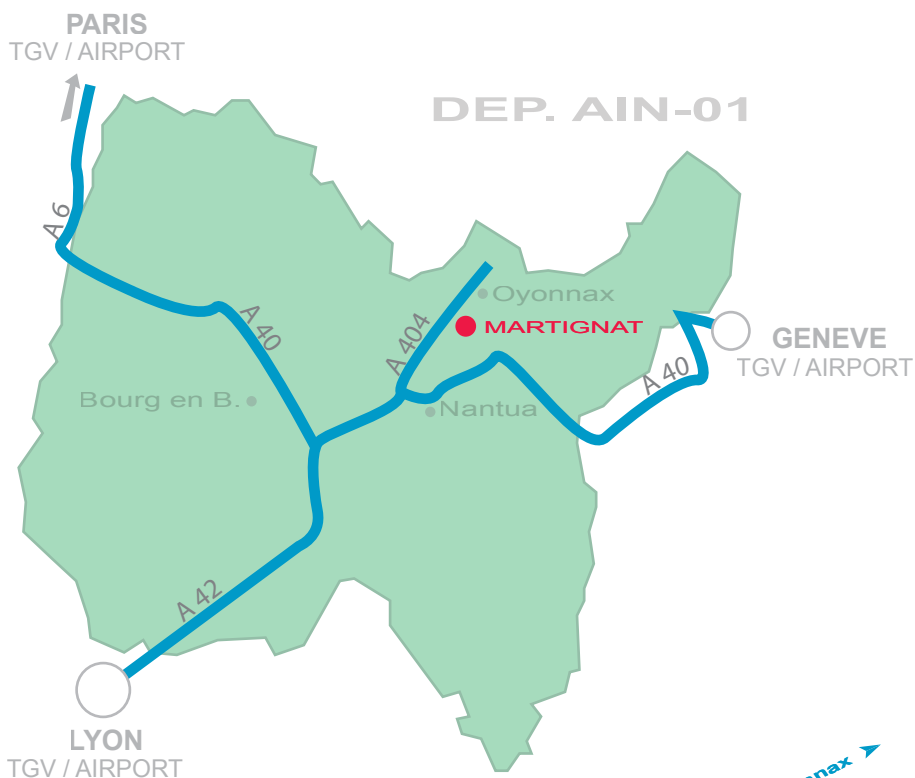

## ACCESS MAP

ERCE PLASTURGIE  
ZA du Borrey / 01100 Martignat  
Tél : +33 (0)4 74 81 19 19  
Fax : +33 (0)4 74 81 15 81  
e-mail : [contact@erce-plasturgie.com](mailto:contact@erce-plasturgie.com)

1 hour from Lyon airport (A42 then A40)  
1 hour from Geneva airport (Direction France then A40)

- A 404 direction Oyonnax
  - Exit N9, direction Nantua
  - D984, direction Oyonnax
- After 5 km, you will reach the Martignat roundabout, turn left and you will find ERCE on your right.

Exit N°9  
Dir. Nantua