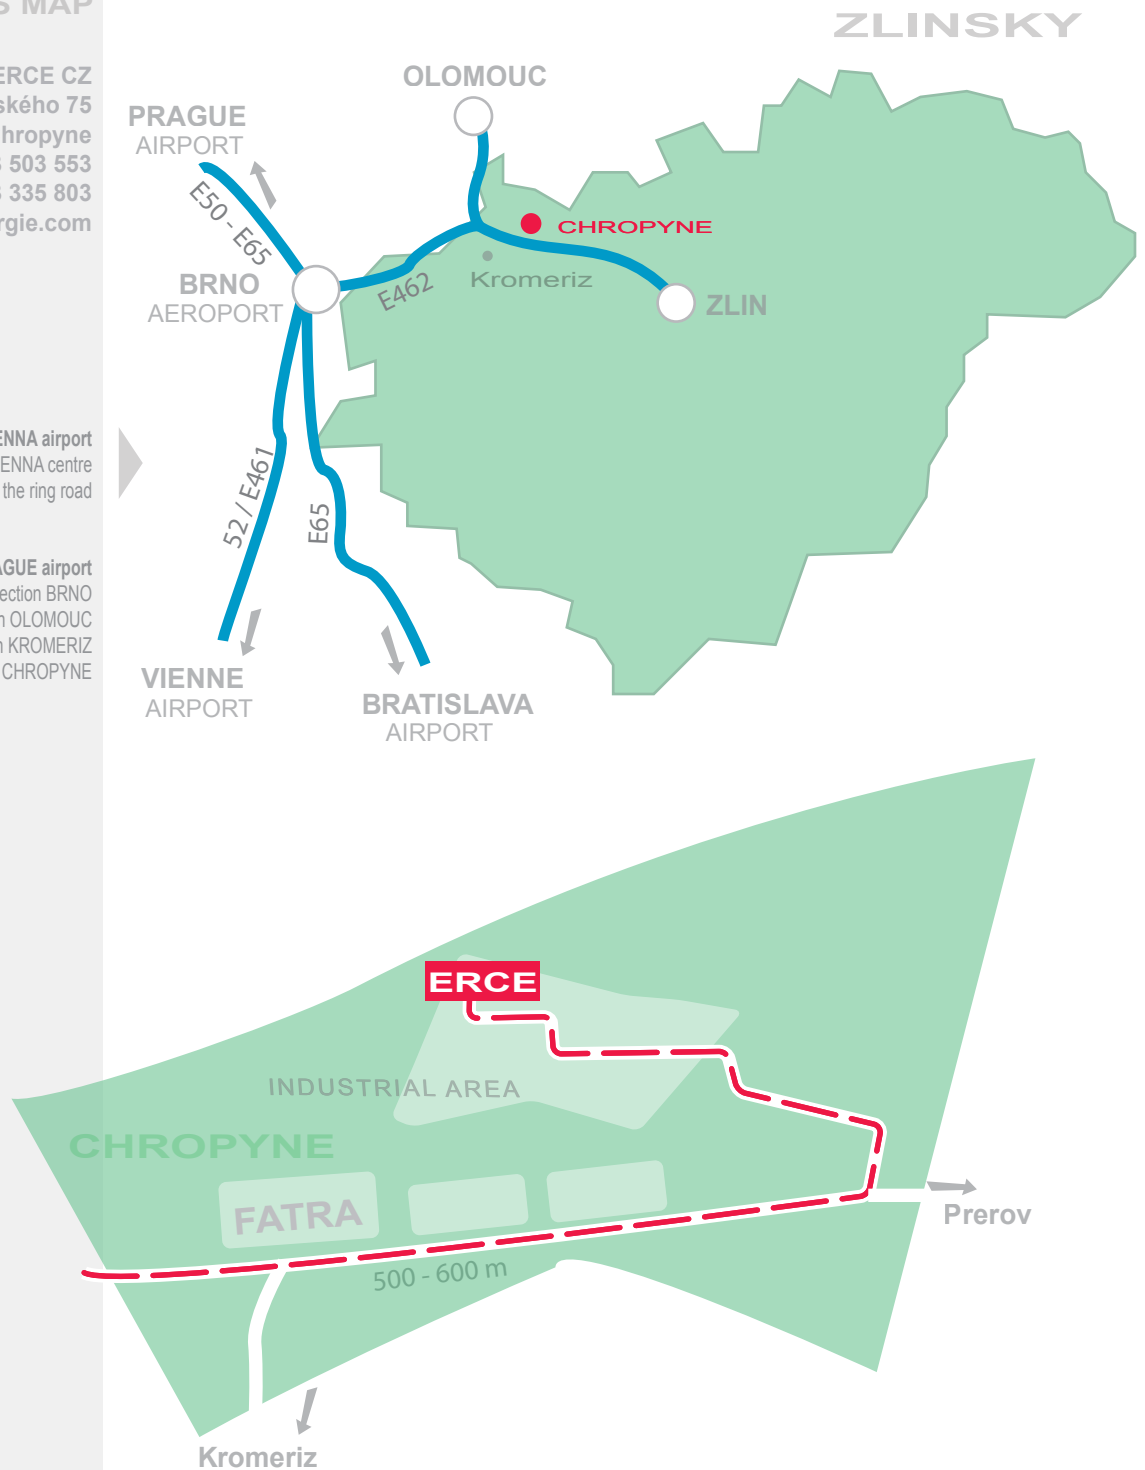

ERCE CZ

ACCESS MAP

ERCE CZ
Komenského 75
CZ - 768 11 Chropyne
Tél +420 573 503 553
Fax +420 573 335 803
e-mail contact@erce-plasturgie.com

3 hrs from VIENNA airport
- Take direction VIENNA centre
- Take direction BRNO on the ring road

- 3 hrs from PRAGUE airport
- Take direction BRNO
- From BRNO take direction OLOMOUC
- Take direction KROMERIZ

- Upon entering KROMERIZ, continue on towards CHROPYNE

NEARBY HOTELS

PENSION DOMOV
Riegrovo nam 157/19
76701 Kromeriz
Phone : +420 573 344 744
Fax : +420 573 344 744
<http://www.kromeriz.biz/kromeriz-hotels/pension-domov-kromeriz.html>